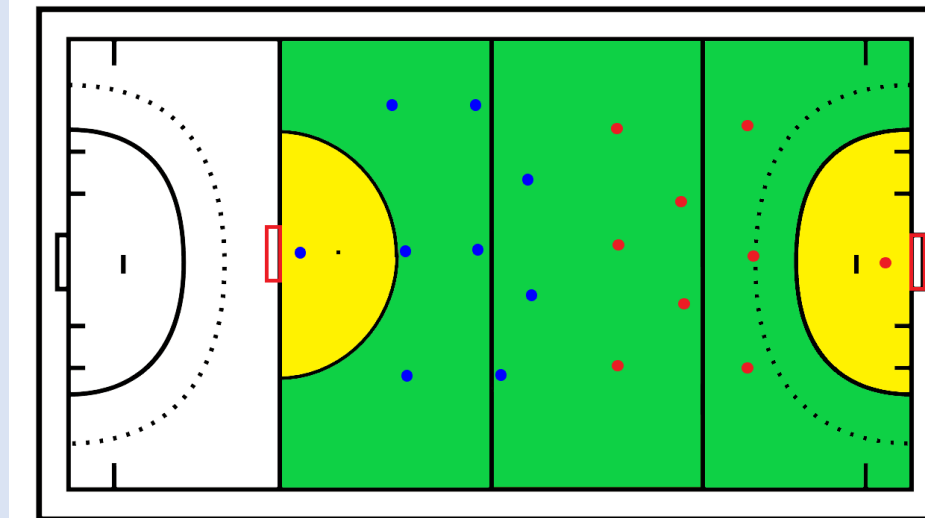

Forbidden

Free hit / Ball out

Opponent 5m away

Self pass

Allowed

Penalty Corner

PC
normal

Played normally

Field

3/4 of a full field, with normal goals

Fairplay

Shake hands at the end of the match

Kick

Forbidden

Shinguards and gumshields compulsory for all field players !

Black Boys Hockey Club
Genève